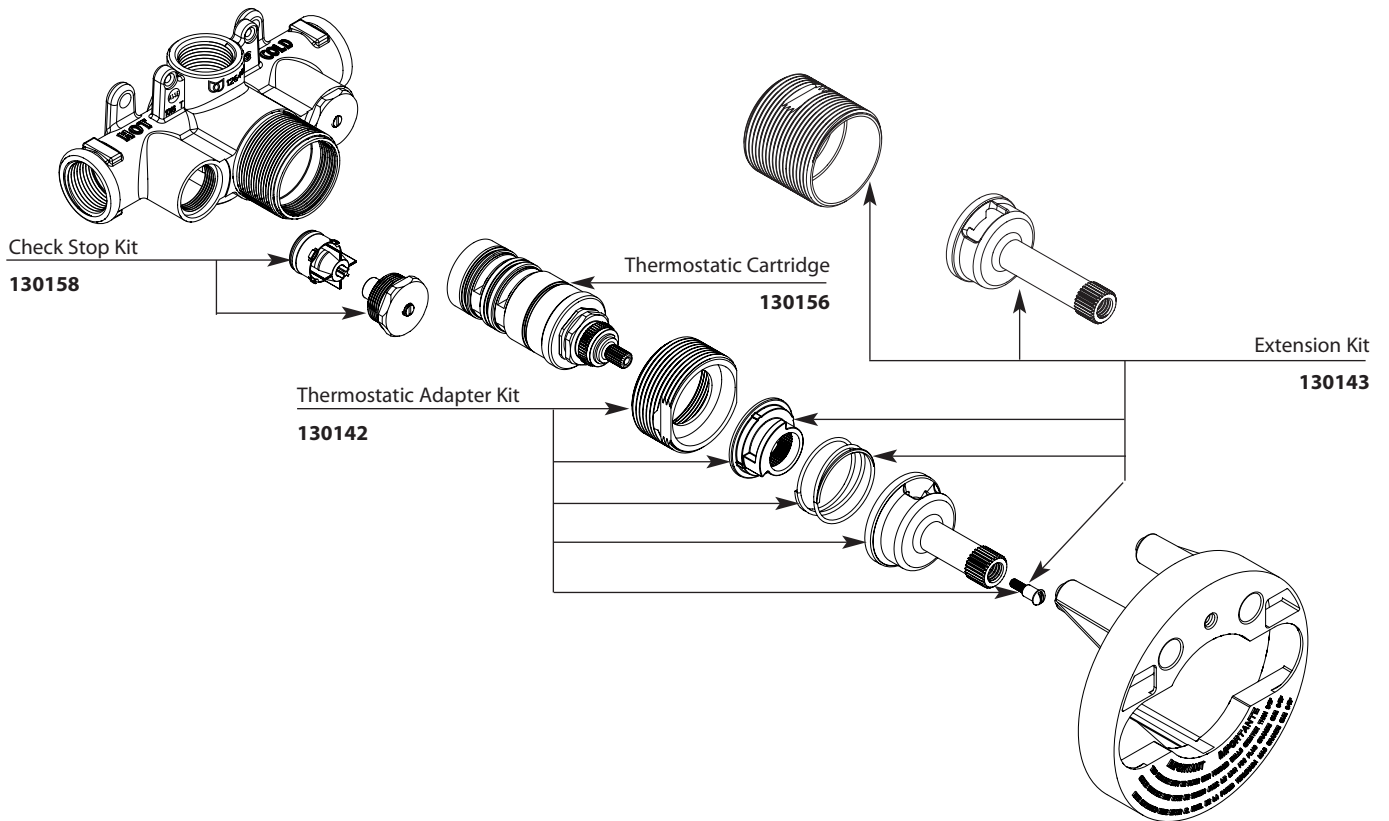

TO ORDER PARTS CALL: 1-800-BUY-MOEN

www.moen.com

Buy it for looks. Buy it for life.®

■ Order by Part Number

Illustrated Parts

**ExactTemp®
3/4" Thermostatic Valve**

MODEL
3371

Buy it for looks. Buy it for life.®

■ Order by Part Number

Illustrated Parts

ExactTemp®
3/4" Volume Control Flow Valve

MODEL
3600