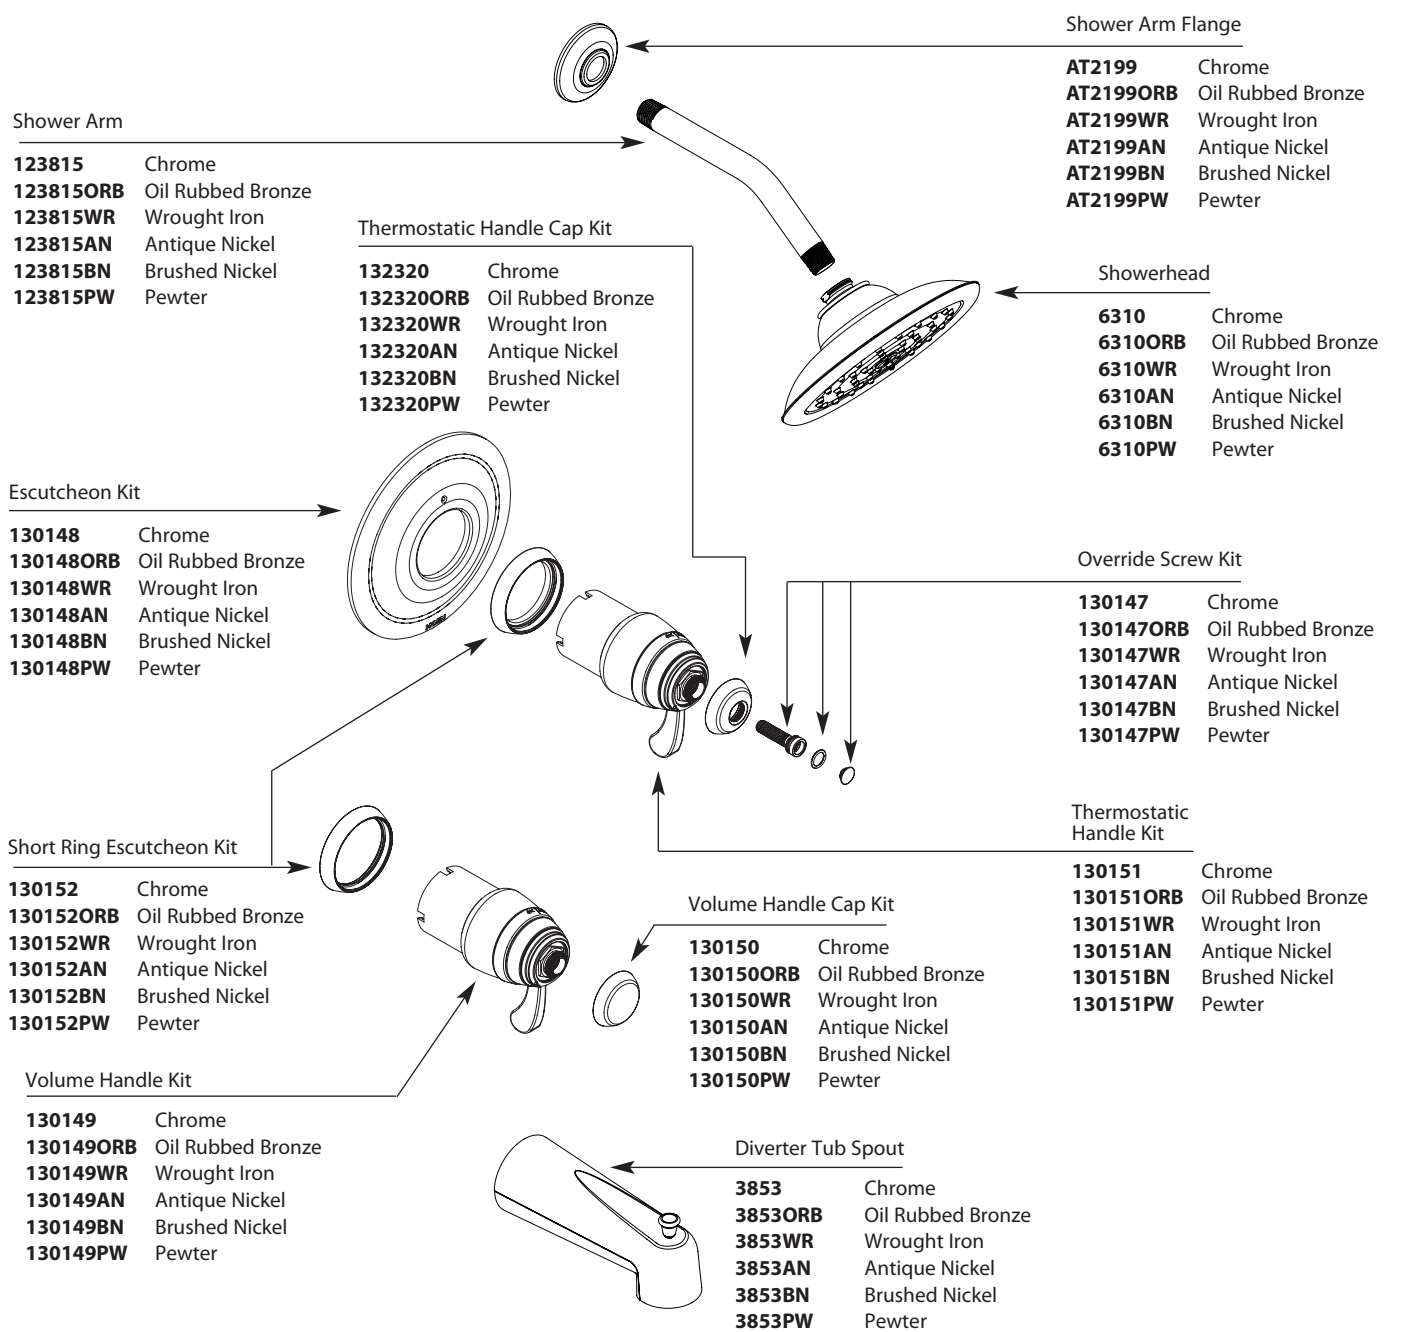

Illustrated Parts

Buy it for looks. Buy it for life.®

Valve Only			Shower Only			Tub/Shower		
MODEL			MODEL			MODEL		
TL3410	Lever	Chrome	TL3400	Lever	Chrome	TL3450	Lever	Chrome
TL3410ORB	Lever	Oil Rubbed Bronze	TL3400ORB	Lever	Oil Rubbed Bronze	TL3450ORB	Lever	Oil Rubbed Bronze
TL3410WR	Lever	Wrought Iron	TL3400WR	Lever	Wrought Iron	TL3450WR	Lever	Wrought Iron
TL3410AN	Lever	Antique Nickel	TL3400AN	Lever	Antique Nickel	TL3450AN	Lever	Antique Nickel
TL3410BN	Lever	Brushed Nickel	TL3400BN	Lever	Brushed Nickel	TL3450BN	Lever	Brushed Nickel
TL3410PW	Lever	Pewter	TL3400PW	Lever	Pewter	TL3450PW	Lever	Pewter

TO ORDER PARTS CALL: 1-800-BUY-MOEN

www.moen.com

Buy it for looks. Buy it for life.®

■ Order by Part Number

Illustrated Parts

**ExactTemp®
3/4" Thermostatic Valve**

MODEL
3371

Buy it for looks. Buy it for life.®

■ Order by Part Number

Illustrated Parts

ExactTemp®
3/4" Volume Control Flow Valve

MODEL
3600