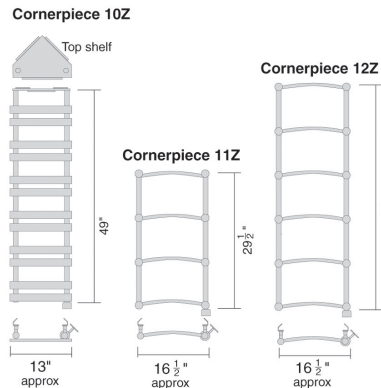

Electric (Z)

Corner Piece

Your bathroom may be the smallest room in your home where space is at a premium. Yet again, our design experts have produced some effective ideas to make use of every corner, niche or recess.

Perhaps your corner will be transformed to the 'cornerpiece' of your bathroom - warming your towels too!

Model	Chrome	Nickel	Satin Nickel	Brass	Gold	Colour
Cornerpiece 1	\$2276.00	\$2334.00	\$2437.00	\$2849.00	\$2977.00	\$2389.00
Cornerpiece 2	\$3256.00	\$3363.00	\$3511.00	\$4657.00	\$4870.00	\$3418.00
Cornerpiece 3	\$4508.00	\$4615.00	\$4820.00	\$6276.00	\$6565.00	\$4733.00
Cornerpiece 4	\$2182.00	\$2276.00	\$2375.00	\$3162.00	\$3307.00	\$2291.00
Cornerpiece 5	\$3118.00	\$3280.00	\$3424.00	\$4383.00	\$4581.00	\$3273.00
Cornerpiece 6	\$4316.00	\$4449.00	\$4645.00	\$5948.00	\$6220.00	\$4531.00
Cornerpiece 7	\$2704.00	\$2812.00	\$2931.00	\$3704.00	\$3867.00	\$2836.00
Cornerpiece 8	\$2503.00	\$2641.00	\$2754.00	\$3385.00	\$3536.00	\$2628.00
Cornerpiece 9	\$2815.00	\$2951.00	\$3098.00	\$4071.00	\$4274.00	\$2955.00
Cornerpiece 10	\$3458.00	\$3663.00	\$3846.00	\$5310.00	\$5575.00	\$3630.00
Cornerpiece 11	\$1736.00	\$1859.00	\$1938.00	\$2545.00	\$2658.00	\$1822.00
Cornerpiece 12	\$2119.00	\$2227.00	\$2318.00	\$2805.00	\$2925.00	\$2224.00