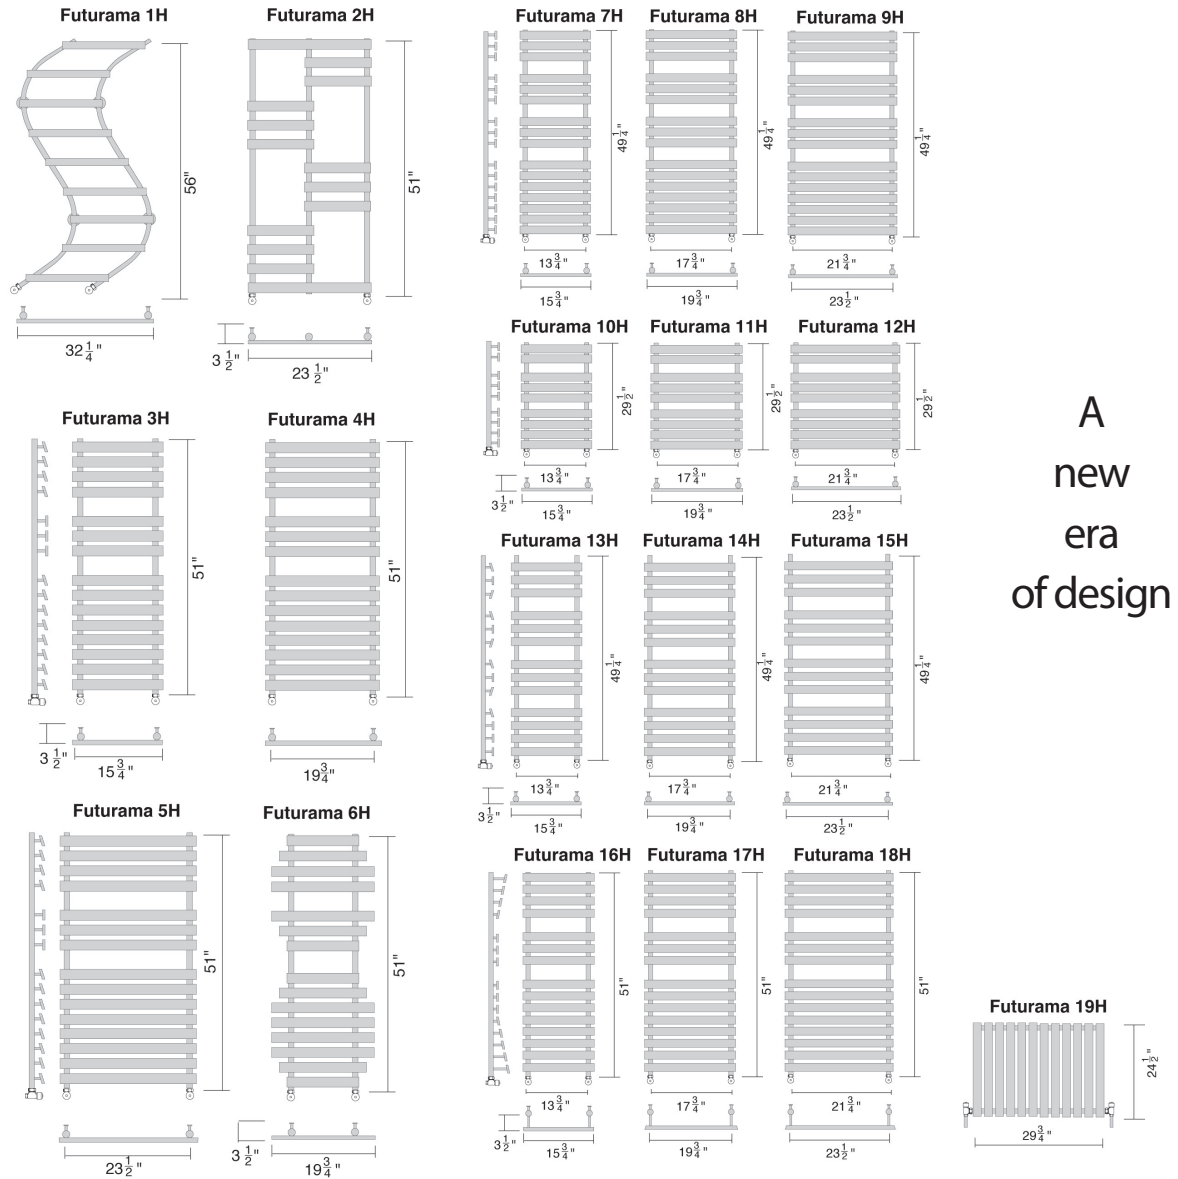

r a m a

Hydronic (H)

Satin Nickel	Brass	Gold	Colour
$3062.00	$4019.00	$4219.00	$2946.00
$3820.00	$4475.00	$4700.00	$3588.00
$3380.00	$4354.00	$4571.00	$3222.00
$3520.00	$4403.00	$4623.00	$3399.00
$3822.00	$4595.00	$4826.00	$3639.00
$3417.00	$4451.00	$4672.00	$3223.00
$3319.00	$4246.00	$4441.00	$3083.00
$3479.00	$4427.00	$4629.00	$3299.00
$3999.00	$5051.00	$5285.00	$3853.00
$2737.00	$3687.00	$3871.00	$2590.00
$2865.00	$3712.00	$3898.00	$2732.00
$3121.00	$3901.00	$4095.00	$2957.00
$3721.00	$4825.00	$5054.00	$3524.00
$4022.00	$5042.00	$5279.00	$3807.00
$4496.00	$5808.00	$6080.00	$4354.00
$4015.00	$5179.00	$5424.00	$3827.00
$4399.00	$5561.00	$5824.00	$4285.00
$4784.00	$6355.00	$6657.00	$4599.00
$2656.00	$3591.00	$3757.00	$2546.00

A
new
era
of design