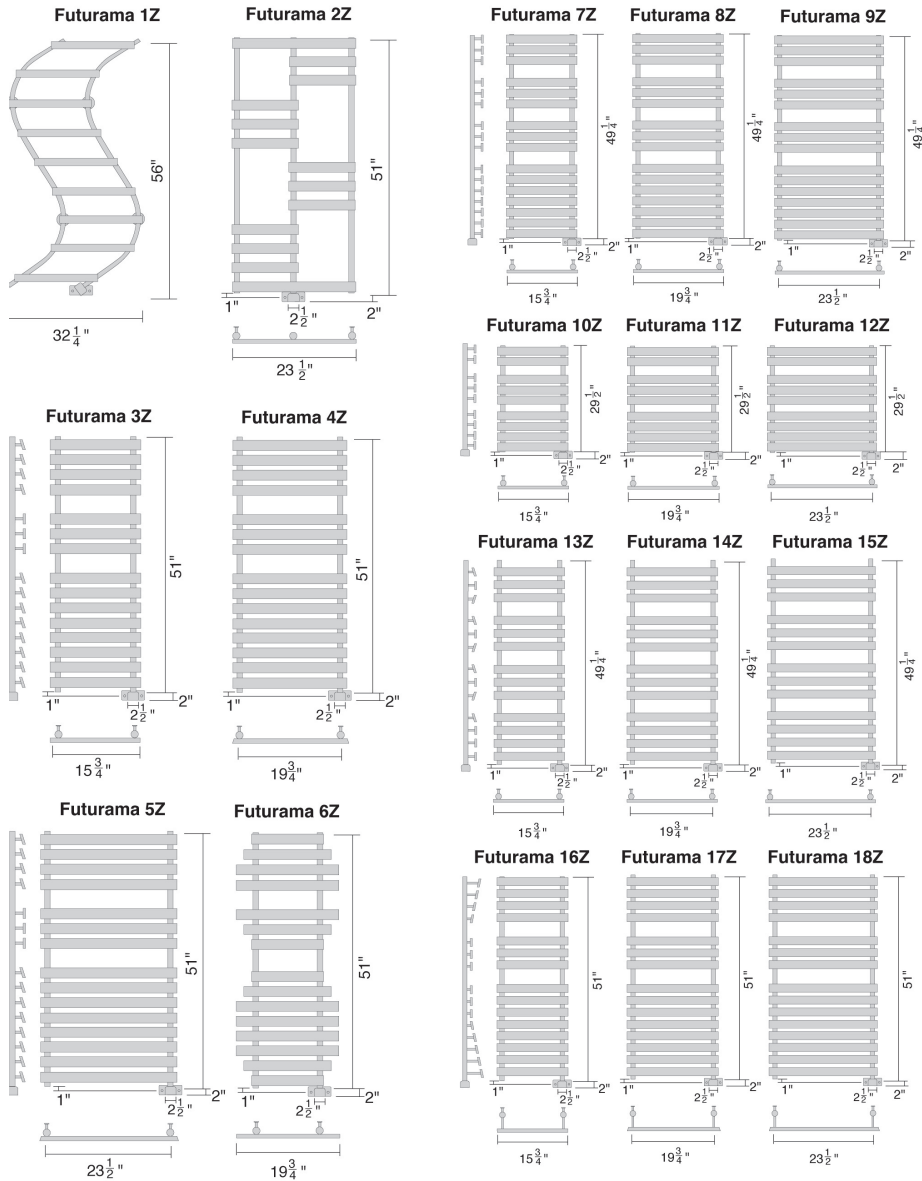

# Electric (Z)

This presentation of trail-blazing towel warmers heralds a new era of design creativity for the bathroom. Whether sweeping curves, sharply focused geometric lines or even three dimensional, these towel-warmers will undoubtedly appeal to the fashion conscious few who demand products not previously conceived or available.