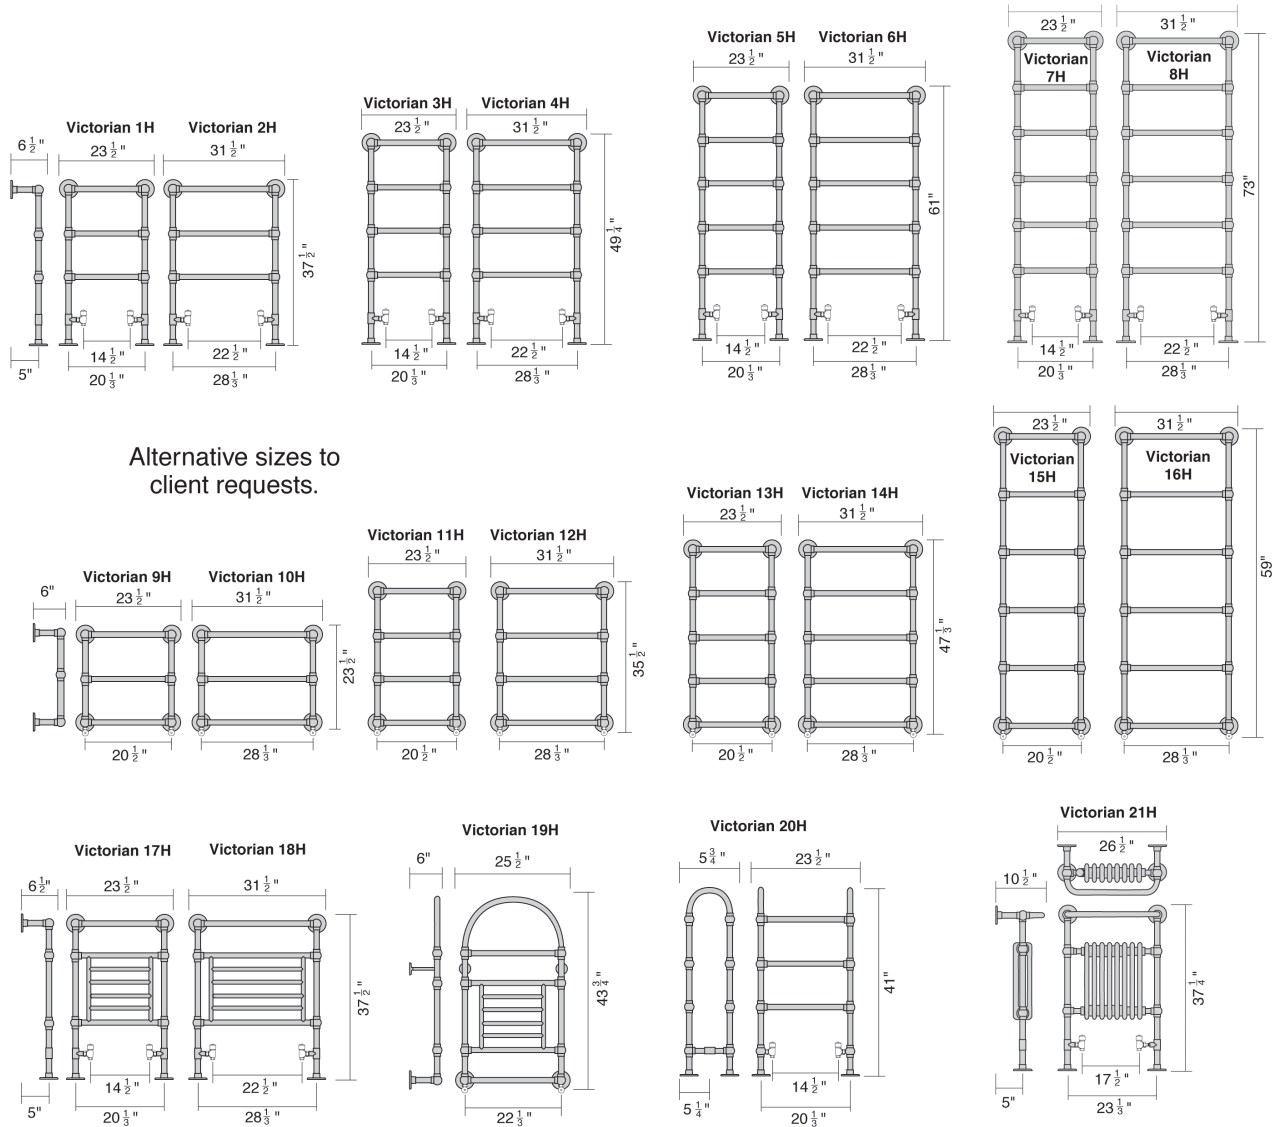

Electric (Z)

Victo

This selection of Victorian, ball-jointed towel warmers are reminiscent of England's Imperial period and reflects the solidity and practicality of the Victorian age.

Model	Chrome	Nickel
Victorian 1	\$1802.00	\$1938.00
Victorian 2	\$2009.00	\$2068.00
Victorian 3	\$2122.00	\$2389.00
Victorian 4	\$2152.00	\$2454.00
Victorian 5	\$2158.00	\$2570.00
Victorian 6	\$2188.00	\$2629.00
Victorian 7	\$2194.00	\$2950.00
Victorian 8	\$2224.00	\$3018.00
Victorian 9	\$1896.00	\$2009.00
Victorian 10	\$2031.00	\$2064.00
Victorian 11	\$2163.00	\$2233.00
Victorian 12	\$2198.00	\$2297.00
Victorian 13	\$2203.00	\$2531.00
Victorian 14	\$2234.00	\$2597.00
Victorian 15	\$2239.00	\$2864.00
Victorian 16	\$2269.00	\$2931.00
Victorian 17	\$2226.00	\$2549.00
Victorian 18	\$2281.00	\$2803.00
Victorian 19	\$2301.00	\$2843.00
Victorian 20	\$2315.00	\$3424.00
Victorian 21	\$2371.00	\$3477.00

Alternative sizes to client requests.