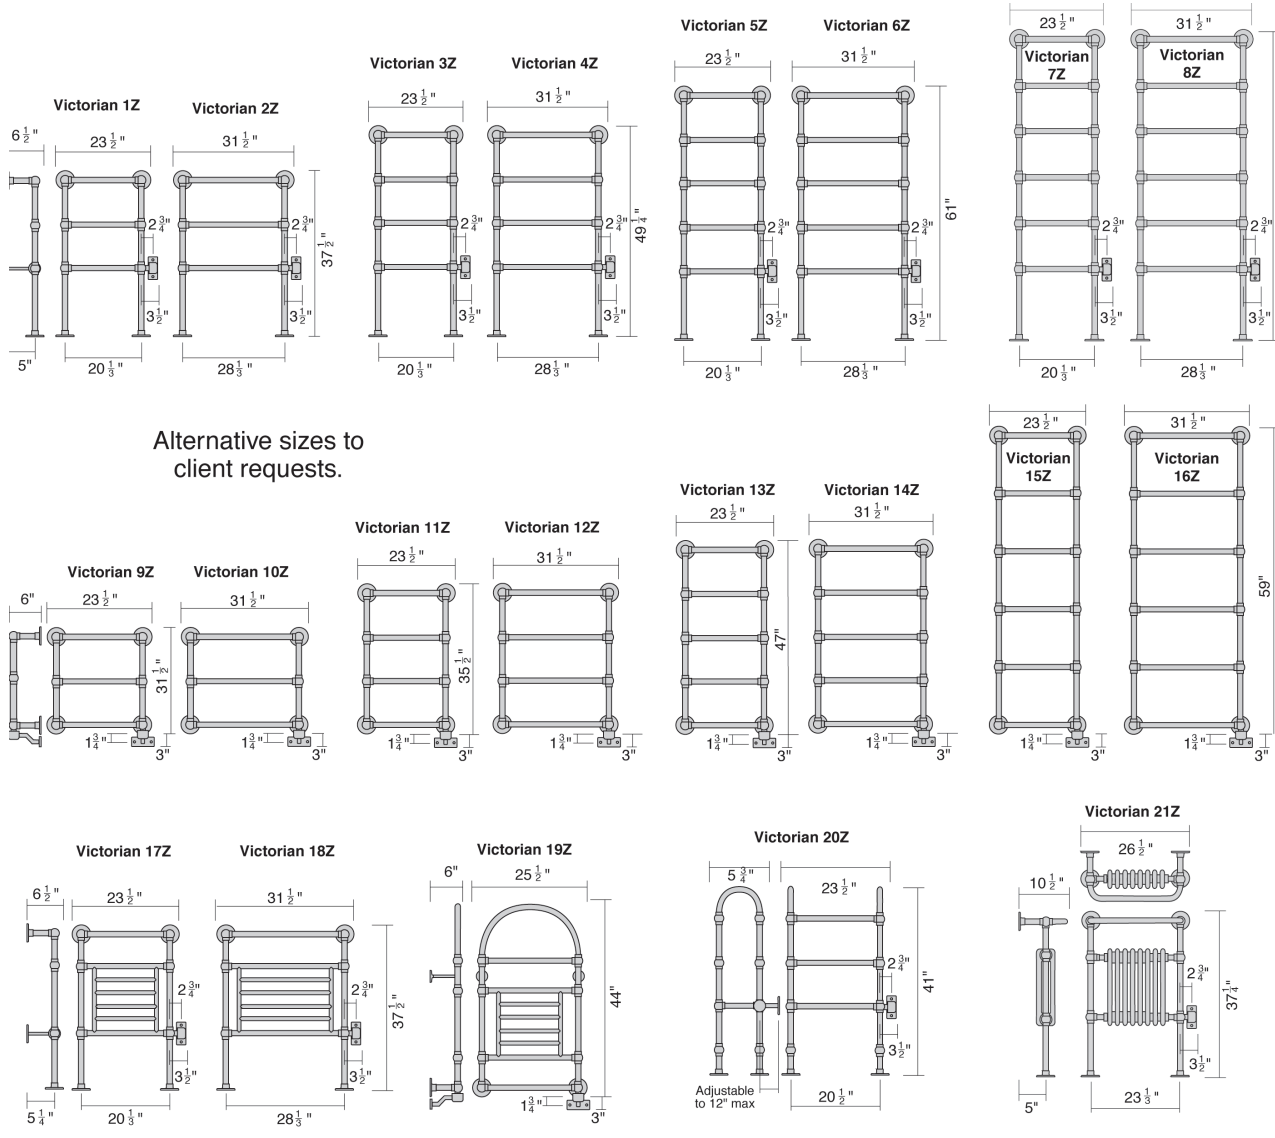

Electric (Z)

Victo

This selection of Victorian, ball-jointed towel warmers are reminiscent of England's Imperial period and reflects the solidity and practicality of the Victorian age.

Model	Chrome	Nickel
Victorian 1	\$1802.00	\$1938.00
Victorian 2	\$2009.00	\$2068.00
Victorian 3	\$2122.00	\$2389.00
Victorian 4	\$2152.00	\$2454.00
Victorian 5	\$2158.00	\$2570.00
Victorian 6	\$2188.00	\$2629.00
Victorian 7	\$2194.00	\$2950.00
Victorian 8	\$2224.00	\$3018.00
Victorian 9	\$1896.00	\$2009.00
Victorian 10	\$2031.00	\$2064.00
Victorian 11	\$2163.00	\$2233.00
Victorian 12	\$2198.00	\$2297.00
Victorian 13	\$2203.00	\$2531.00
Victorian 14	\$2234.00	\$2597.00
Victorian 15	\$2239.00	\$2864.00
Victorian 16	\$2269.00	\$2931.00
Victorian 17	\$2226.00	\$2549.00
Victorian 18	\$2281.00	\$2803.00
Victorian 19	\$2301.00	\$2843.00
Victorian 20	\$2315.00	\$3424.00
Victorian 21	\$2371.00	\$3477.00

Alternative sizes to client requests.