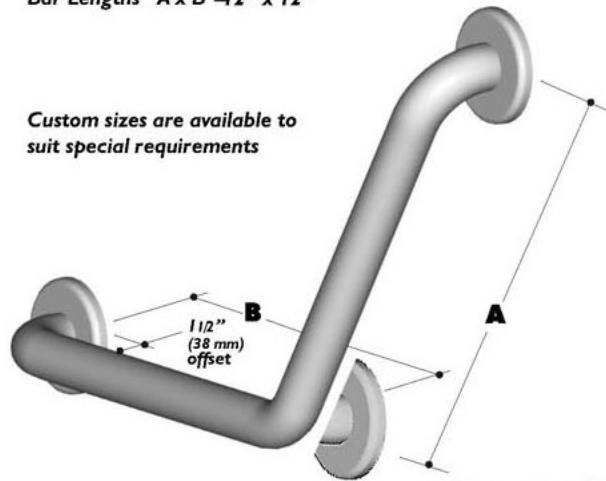

### 120° Angle Bars with Twist-Lock Concealed Flanges

Architectural, Commercial, Institutional

#### Configuration 12

(12 x 12" without center post)  
Bar Lengths A x B = 12" x 12"

Custom sizes are available to  
suit special requirements

#### Configuration 13

(16" and 24" angle bars with center post)

#### Twist-Lock "T" Concealed Flange

(\* insert standard size 1212)  
(substitute S for smooth with G for SHUR-GRIP)

For painted bars there are more than 25 designer colors available on special request.