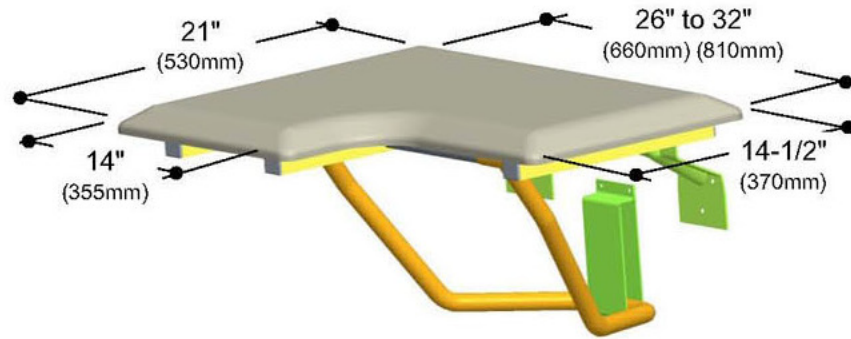

Folding Shower Seats

with Padded Surface

Architectural, Commercial,
Institutional, Residential

PADDED SEAT

Configuration #60 Shown

Custom sizes are available to suit special requirements.

26" X 21" (660 X 530 mm) seat	White	Model # 60-PA2601	(As Shown)
26" X 21" (660 X 530 mm) seat	Almond	Model # 60-PA2602	(As Shown)
28" X 21" (710 X 530 mm) seat	White	Model # 60-PA2801	(As Shown)
28" X 21" (710 X 530 mm) seat	Almond	Model # 60-PA2802	(As Shown)
30" X 21" (760 X 530 mm) seat	White	Model # 60-PA3001	(As Shown)
30" X 21" (760 X 530 mm) seat	Almond	Model # 60-PA3002	(As Shown)
32" X 21" (810 X 530 mm) seat	White	Model # 60-PA3201	(As Shown)
32" X 21" (810 X 530 mm) seat	Almond	Model # 60-PA3202	(As Shown)

For opposite orientation substitute Model # 60 with Model # 61