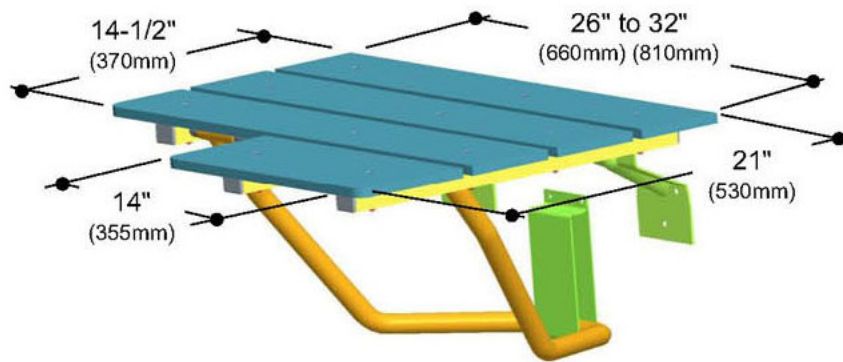

## PHENOLIC SEAT

Configuration #61 Shown

**Custom sizes are available to suit special requirements.**

26" X 21" (660 X 530 mm) seat	White	Model # 61-PH2601	(As Shown)
26" X 21" (660 X 530 mm) seat	Woodgrain	Model # 61-PH2615	(As Shown)
28" X 21" (710 X 530 mm) seat	White	Model # 61-PH2801	(As Shown)
28" X 21" (710 X 530 mm) seat	Woodgrain	Model # 61-PH2815	(As Shown)
30" X 21" (760 X 530 mm) seat	White	Model # 61-PH3001	(As Shown)
30" X 21" (760 X 530 mm) seat	Woodgrain	Model # 61-PH3015	(As Shown)
32" X 21" (810 X 530 mm) seat	White	Model # 61-PH3201	(As Shown)
32" X 21" (810 X 530 mm) seat	Woodgrain	Model # 61-PH3215	(As Shown)

**For opposite orientation substitute Model # 61 for Model # 60**