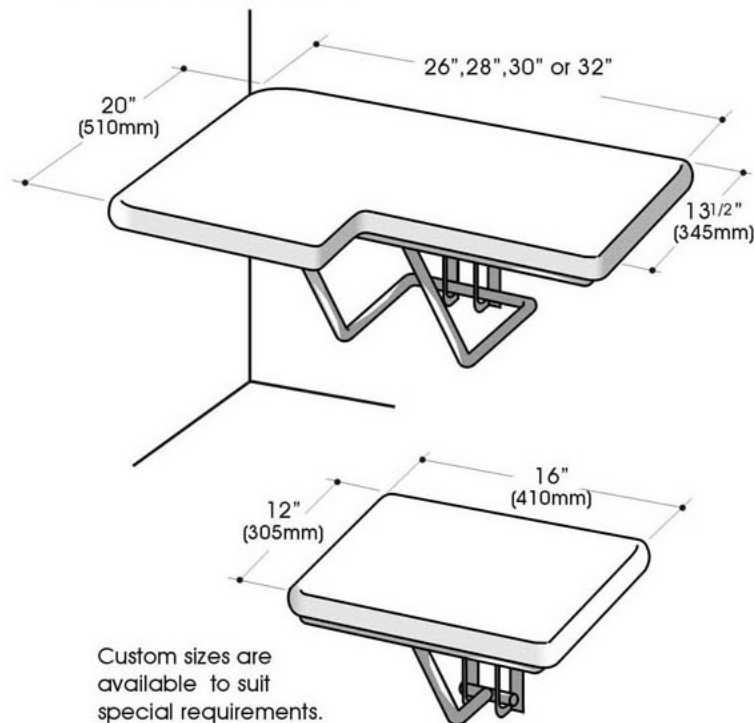

HDP Shower Seats (High Density Polyethelene)

Architectural, Commercial,
Institutional, Residential

This exceeds HUD, FHA, VA, ADA, ANSI and other federal, and local codes.

(* "Junior" Series is designed and tested to 250 lbs).