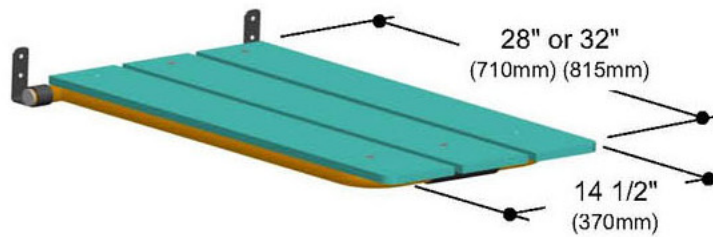

Folding Tub Seats

with Solid Phenolic Surface

Architectural, Commercial,
Institutional, Residential

PHENOLIC SEAT

Custom sizes are available to suit special requirements.

28" X 14 1/2" (710 X 370 mm) seat	White	Model # 70-PH2801	(As Shown)
28" X 14 1/2" (710 X 370 mm) seat	Woodgrain	Model # 70-PH2815	(As Shown)
32" X 14 1/2" (815 X 370 mm) seat	White	Model # 70-PH3201	(As Shown)
32" X 14 1/2" (815 X 370 mm) seat	Woodgrain	Model # 70-PH3215	(As Shown)