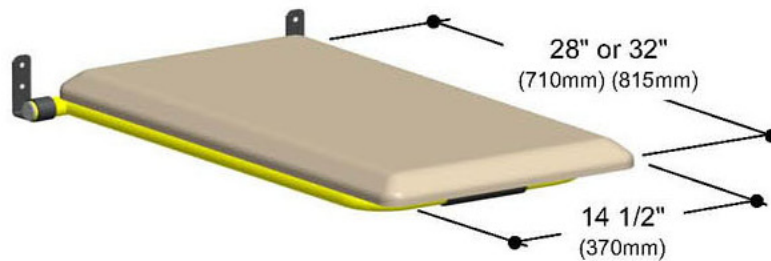

Folding Tub Seats

with Padded Surface

Architectural, Commercial,
Institutional, Residential

PADDED SEAT

Custom sizes are available to suit special requirements.

28" X 14 1/2" (710 X 370 mm) seat	White	Model # 70-PA2801	(As Shown)
28" X 14 1/2" (710 X 370 mm) seat	Almond	Model # 70-PA2802	(As Shown)
32" X 14 1/2" (815 X 370 mm) seat	White	Model # 70-PA3201	(As Shown)
32" X 14 1/2" (815 X 370 mm) seat	Almond	Model # 70-PA3202	(As Shown)