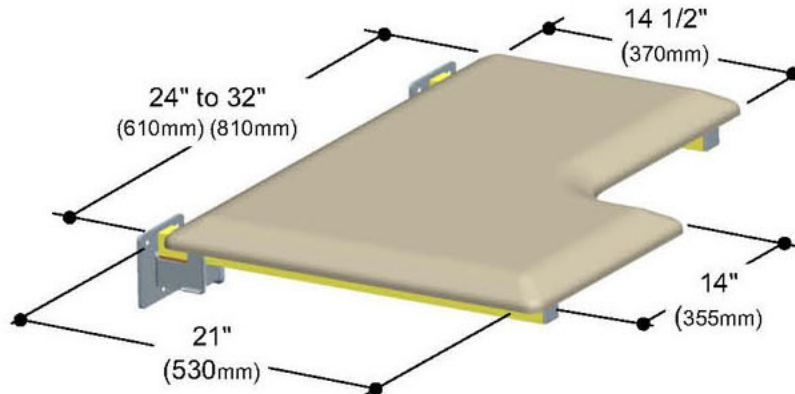

Folding Two-Arm Seats

with Padded Surface
Architectural, Commercial,
Institutional, Residential

PADDED SEAT

Configuration #74 Shown

Custom sizes are available to suit special requirements.

24" X 21" (610 X 530 mm) seat	White	Model # 74-PA2401	(As Shown)
24" X 21" (610 X 530 mm) seat	Almond	Model # 74-PA2402	(As Shown)
26" X 21" (660 X 530 mm) seat	White	Model # 74-PA2601	(As Shown)
26" X 21" (660 X 530 mm) seat	Almond	Model # 74-PA2602	(As Shown)
27" X 21" (685 X 530 mm) seat	White	Model # 74-PA2701	(As Shown)
27" X 21" (685 X 530 mm) seat	Almond	Model # 74-PA2702	(As Shown)
28" X 21" (710 X 530 mm) seat	White	Model # 74-PA2801	(As Shown)
28" X 21" (710 X 530 mm) seat	Almond	Model # 74-PA2802	(As Shown)
30" X 21" (760 X 530 mm) seat	White	Model # 74-PA3001	(As Shown)
30" X 21" (760 X 530 mm) seat	Almond	Model # 74-PA3002	(As Shown)
32" X 21" (810 X 530 mm) seat	White	Model # 74-PA3201	(As Shown)
32" X 21" (810 X 530 mm) seat	Almond	Model # 74-PA3202	(As Shown)

For opposite orientation substitute Model # 74 with Model # 75

For rectangle seat substitute Model # 74 with Model # 76