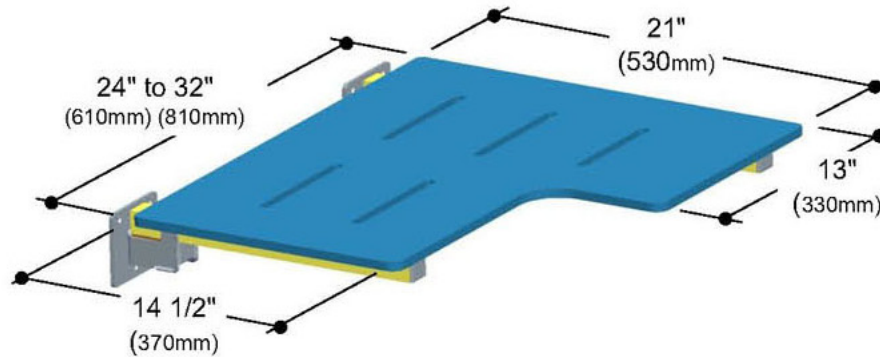

Folding Two-Arm Seats

with Solid Phenolic Surface

Architectural, Commercial,
Institutional, Residential

PHENOLIC SEAT

Configuration #75 Shown

Custom sizes are available to suit special requirements.

24" X 21" (610 X 530 mm) seat	White	Model # 75-PH2401	(As Shown)
24" X 21" (610 X 530 mm) seat	Woodgrain	Model # 75-PH2415	(As Shown)
26" X 21" (660 X 530 mm) seat	White	Model # 75-PH2601	(As Shown)
26" X 21" (660 X 530 mm) seat	Woodgrain	Model # 75-PH2615	(As Shown)
27" X 21" (685 X 530 mm) seat	White	Model # 75-PH2701	(As Shown)
27" X 21" (685 X 530 mm) seat	Woodgrain	Model # 75-PH2715	(As Shown)
28" X 21" (710 X 530 mm) seat	White	Model # 75-PH2801	(As Shown)
28" X 21" (710 X 530 mm) seat	Woodgrain	Model # 75-PH2815	(As Shown)
30" X 21" (760 X 530 mm) seat	White	Model # 75-PH3001	(As Shown)
30" X 21" (760 X 530 mm) seat	Woodgrain	Model # 75-PH3015	(As Shown)
32" X 21" (810 X 530 mm) seat	White	Model # 75-PH3201	(As Shown)
32" X 21" (810 X 530 mm) seat	Woodgrain	Model # 75-PH3215	(As Shown)

For opposite orientation substitute Model # 75 with Model # 74

For rectangle seat substitute Model # 75 with Model # 76