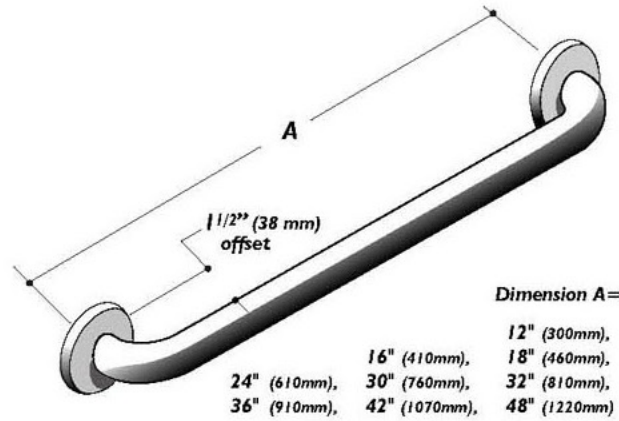

Straight Grab Bars with Concealed Flanges

Architectural, Commercial, Institutional

Custom sizes are available to suit special requirements.

Twist-Lock "T" Concealed Flange

Set-Screw "C" Concealed Flange

For painted bars there are more than 25 designer colors available on special request.
All bars supplied with stainless steel mounting screws