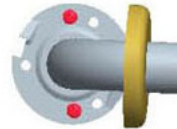

Straight Grab Bars with Concealed Flanges

Architectural, Commercial, Institutional

Custom sizes are available to suit special requirements.

Twist-Lock "T" Concealed Flange

Set-Screw "C" Concealed Flange

For painted bars there are more than 25 designer colors available on special request.
All bars supplied with stainless steel mounting screws