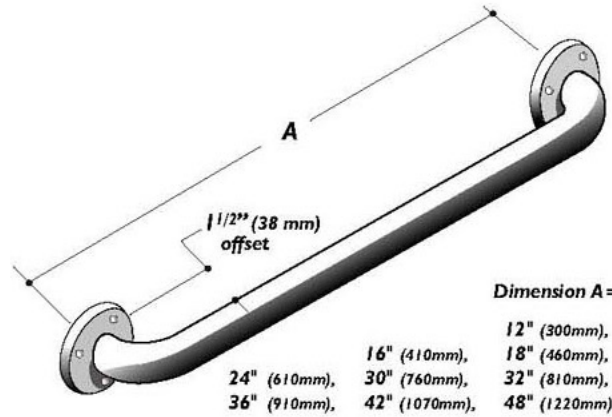

**Straight Grab Bars  
with Exposed Flanges**

*Architectural, Commercial, Institutional*

**3 - hole Exposed Flange**

*Custom sizes are available to suit special requirements.*

**3-hole "E" Exposed Flange**

**2-hole Flat "F" Exposed Flange**

*For painted bars there are more than 25 designer colors available on special request.  
All bars supplied with stainless steel mounting screws*