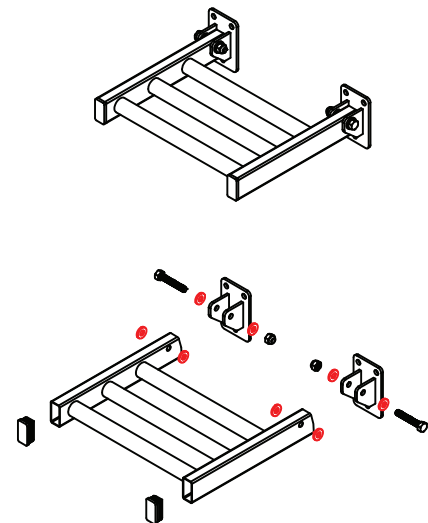

## Specifications:

Our stainless steel Shower Foot Rest with its sturdy round bars is designed to comfortably support your raised foot while standing in the shower to shave your legs or wash your feet. The bars allow for drainage, ensuring no water build up.

Dimension tolerances +/- 3/16"