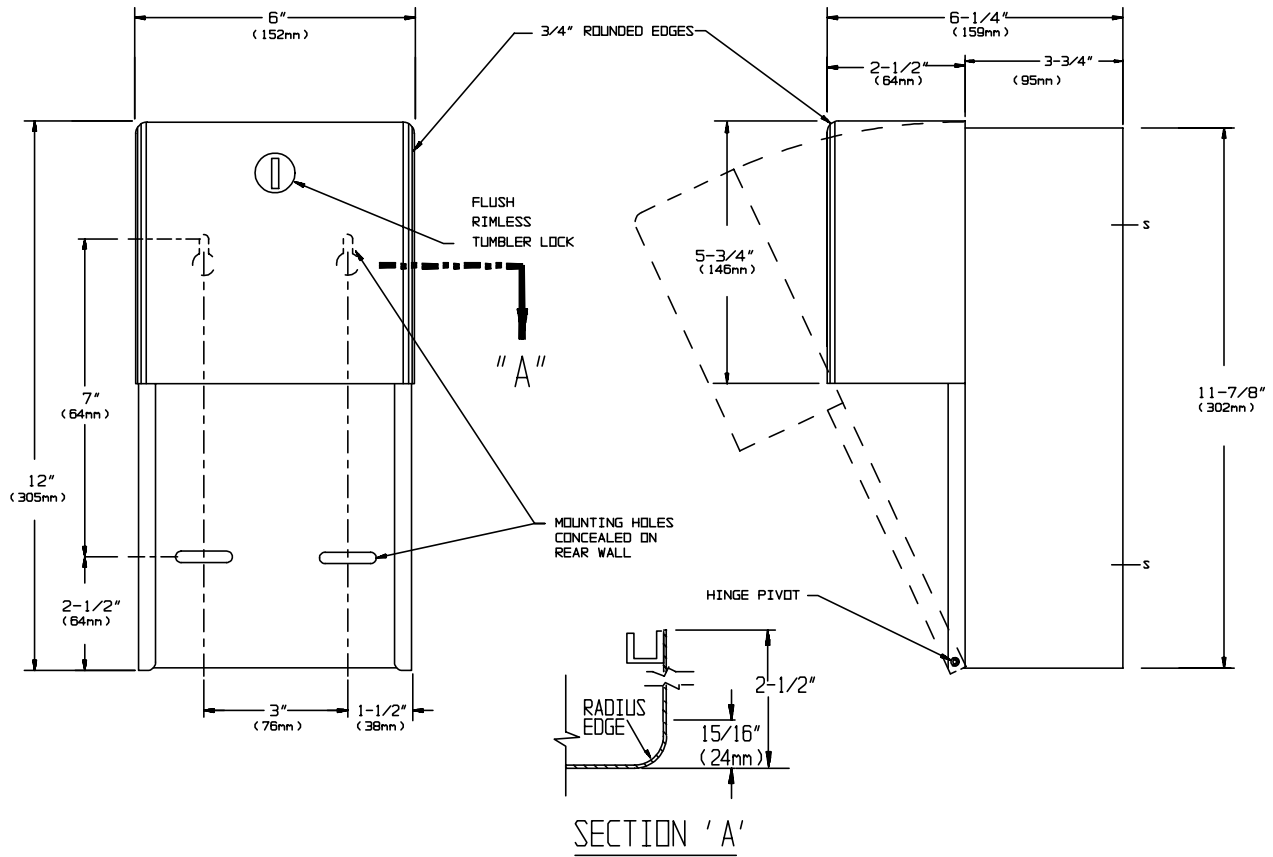

AMERICAN SPECIALTIES, INC.

MODEL No: 9030

ISSUED: 1-87

REVISED: 9-04-

PROFILE COLLECTION SURFACE MOUNTED TWIN HIDE-A-ROLL TOILET PAPER DISPENSER

SPECIFICATION

Profile Collection Surface Mounted Twin Hide- A -Roll Toilet Paper Dispenser shall hold and dispense two (2) standard or two (2) 5-1/4" dia. (133 mm) 1800 sheet toilet paper rolls and shall have door, door frame, and dispensing mechanism fabricated of alloy 18-8 stainless steel, type 304, 18 gauge (1.2mm); cabinet body shall be same grade, 22 gauge (.8mm). All exposed surface shall be N°4 satin finish and be protected during shipment with a PVC film easily removable after installation. Internal mechanism levers shall be fabricated of molded high-impact resistant plastic for smooth operation. Structural assembly of body and door components shall be of welded construction. Door hinge shall be of heavy-duty stainless steel 3/16" (4.8mm) dia. rivets. Door shall have 3/4" (19mm) rounded vertical edges with all corners welded and ground smooth with no open miters shall be held closed with a flush rimless tumbler lock keyed alike to other ASI washroom equipment. Vandal resistant rollers shall be of molded high-impact resistant plastic with integral molded-in stainless steel end pins and two (2) rollers shall be supplied.

INSTALLATION

Unit is surface mounted on wall or partition using four (4) N° 10 self tapping screws (by others). Top two mounting holes through back are "keyhole" slots for ease in hanging unit on pre-installed screws. Bottom two mounting holes are horizontal slots for ease of adjustment. For compliance with ADA Accessibility Guidelines, top of unit should be installed 29" (737 mm) above finished floor.

OPERATION

Reloading instructions are printed on graphic label inside door. Bottom roll is depleted prior to top roll automatically dropping into lower position for use. Empty rollers can not be removed without key unlocking door.