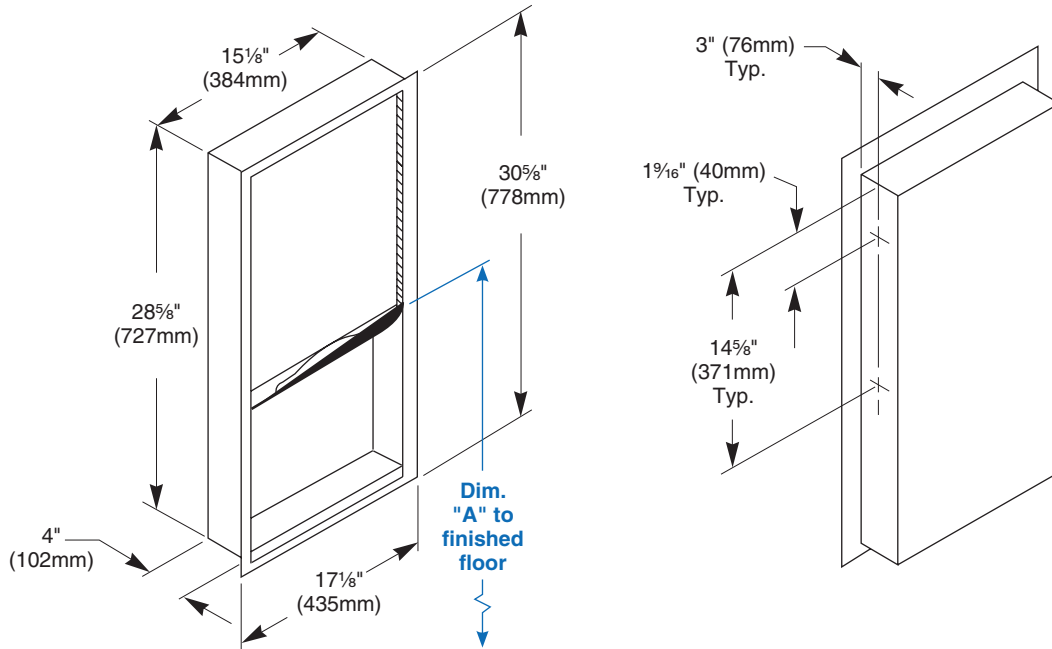

EXTERIOR SHELF: 22 gauge stainless steel with an area of 60 sq. in.

Capacity

Towel Dispenser — 800 multi-fold or C-fold towels.

Operation

Towel dispenser holds multi-fold or C-fold towels.

Installation

Verify all rough-in dimensions prior to installation. Recessed unit requires rough wall opening 15½"W x 29½"H x 4"D. Secure to framing with mounting screws (included) at holes provided. Shim at screw points as required.

Guide Specification

Recessed multi-purpose unit consisting of mirror, towel dispenser, and shelf shall be fabricated of stainless steel with exposed surfaces in satin finish. Mirrored door with full-length piano hinge and tumbler lock. Towel dispenser capacity 800 multi-fold or 600 C-fold towels.

Overall dimensions: 17½"W x 30½"H x 4"D.

ADA Compliant

- Consult local and national accessibility codes for proper installation guidelines.
- Conformity and compliance to local and national codes is the responsibility of the installer.

Dimensions

Dim. "A" Key Surface:	For Dim. "A"	Top of Rough Wall Opening	Bottom of Rough Wall Opening
Mirror's bottom edge of the reflecting surface to finished floor	48" (1219mm)	65 3/4" (1670mm)	36 5/8" (930mm)
	45" (1143mm)	62 3/4" (1594mm)	33 5/8" (854mm)
	42" (1067mm)	59 3/4" (1518mm)	30 5/8" (778mm)
	40" (1016mm)	57 3/4" (1467mm)	28 5/8" (727mm)
Rough wall opening:			
Surface Mount:	No rough opening, see overall dimensions		
Recessed:	15 5/8" (397mm) Wide x 29 1/8" (740mm) High x 4" (102mm) Deep		
Semi-Recessed:	15 5/8" (397mm) Wide x 29 1/8" (740mm) High x 2" (51mm) Deep		