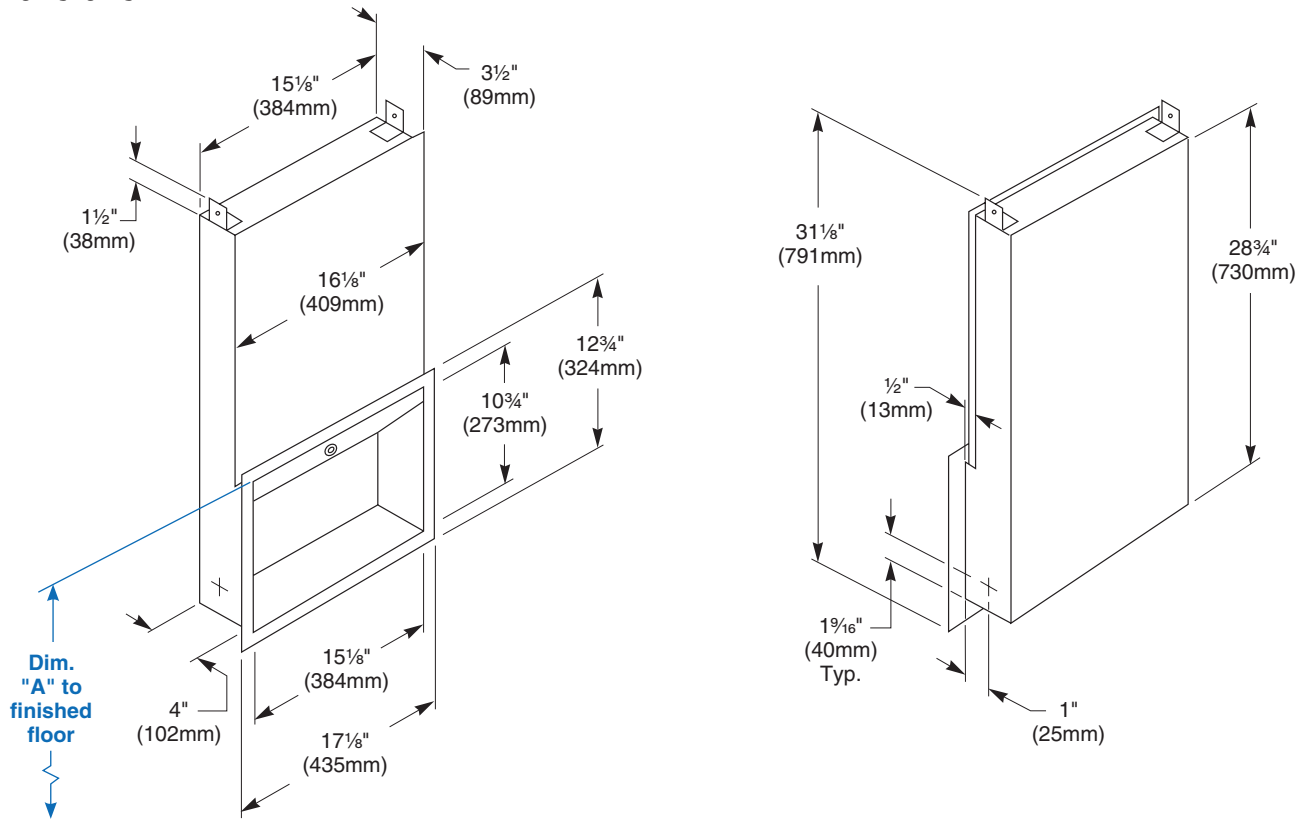

Installation

Verify all rough-in dimensions prior to installation. Requires rough wall opening 15 5/8"W x 30 1/4"H x 4"D. Install cabinet prior to installation of wall surface or mirror. Secure to framing with mounting screws (included) at holes provided. Shim at screw points as required.

Guide Specification

Recessed multi-purpose unit (for behind wall or mirror installation) consisting of recessed towel dispenser and shelf and shall be fabricated of stainless steel with exposed surfaces in satin finish. Towel dispenser with piano hinge and tumbler lock. Towel dispenser capacity 800 multi-fold or 600 C-fold towels.

Overall dimensions: 17 1/8"W x 31 1/8"H x 4"D.

ADA Compliant

- Consult local and national accessibility codes for proper installation guidelines.
- Conformity and compliance to local and national codes is the responsibility of the installer.

Dimensions

Dim. "A" Key Surface:	For Dim. "A"	Top of Rough Wall Opening	Bottom of Rough Wall Opening
Paper towel top of opening to finished floor	48" (1219mm)	67" (1702mm)	35 7/8" (911mm)
	45" (1143mm)	64" (1626mm)	32 7/8" (835mm)
	42" (1067mm)	61" (1549mm)	29 7/8" (759mm)
	40" (1016mm)	59" (1499mm)	27 7/8" (708mm)
Rough wall opening:			
Recessed:	15 5/8" (397mm) Wide x 31 1/8" (791mm) High x 4" (102mm) Deep		