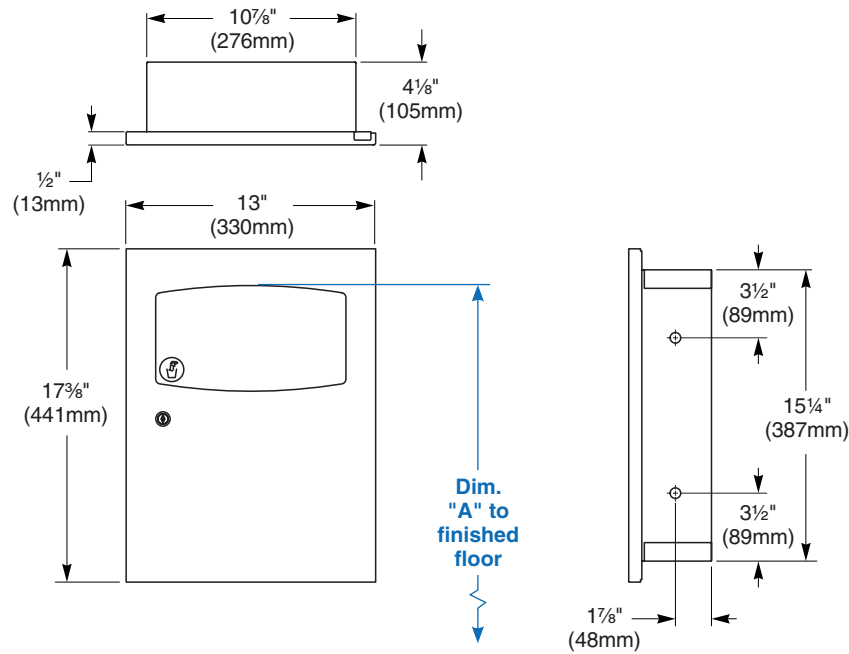

Verify all rough-in dimensions prior to installation. Recessed unit requires rough wall opening 11 1/2"W x 15 3/4"H x 4"D (Semi-recessed unit only 2 1/2" deep). Secure to framing with mounting screws (included) at holes provided. Shim at screw points as required.

Guide Specification

Recessed napkin disposal shall be fabricated of stainless steel with exposed surfaces in satin finish. Door with full-length concealed piano hinge and lock. Self-closing push flap door secured by piano hinge. Removable molded plastic receptacle.

Overall dimensions: 13"W x 17 3/4"H x 4 1/8"D.

ADA Compliant

- Consult local and national accessibility codes for proper installation guidelines.
- Conformity and compliance to local and national codes is the responsibility of the installer.

Dimensions

Dim. "A" Key Surface:	For Dim. "A"	Top of Rough Wall Opening	Bottom of Rough Wall Opening
Top of Door (5 1/2" Door Opening) to Finished Floor	48" (1219mm)	49" (1245mm)	33 1/4" (845mm)
	45" (1143mm)	46" (1168mm)	30 1/4" (768mm)
	42" (1067mm)	43" (1092mm)	27 1/4" (692mm)
	36" (914mm)	37" (940mm)	21 1/4" (540mm)
	33" (838mm)	34" (864mm)	18 1/4" (464mm)
Rough wall opening:			
Surface Mount:	No rough opening, see overall dimensions		
Recessed:	11 3/8" (289mm) Wide x 15 3/4" (400mm) High x 4" (102mm) Deep		
Semi-Recessed:	11 3/8" (289mm) Wide x 15 3/4" (400mm) High x 2" (51mm) Deep		