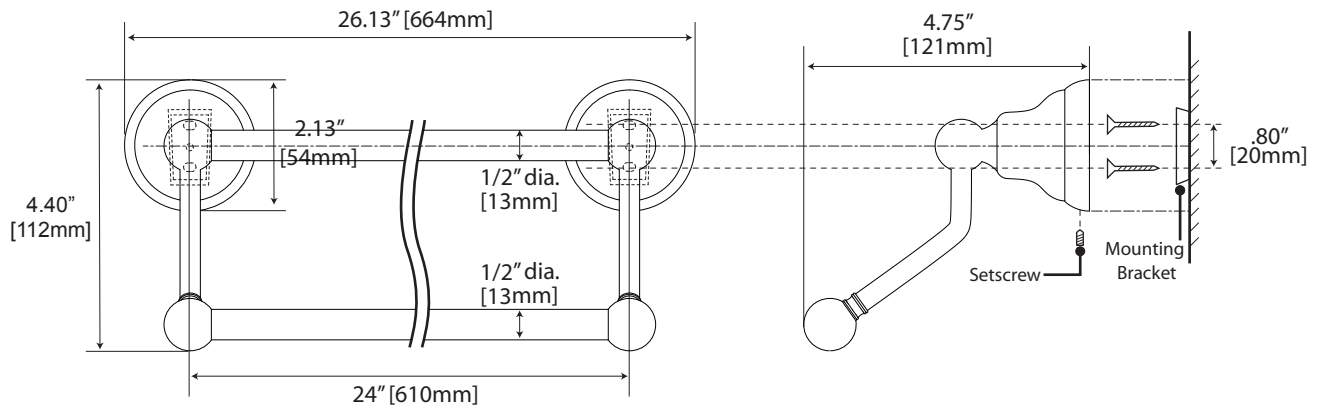

## General Specifications

### 24" & 18" Towel Bar

24": #5680 (Chrome & Porcelain)  
 18": #5681 (Chrome & Porcelain)

### 24" Double Towel Bar

#5686 (Chrome & Porcelain)