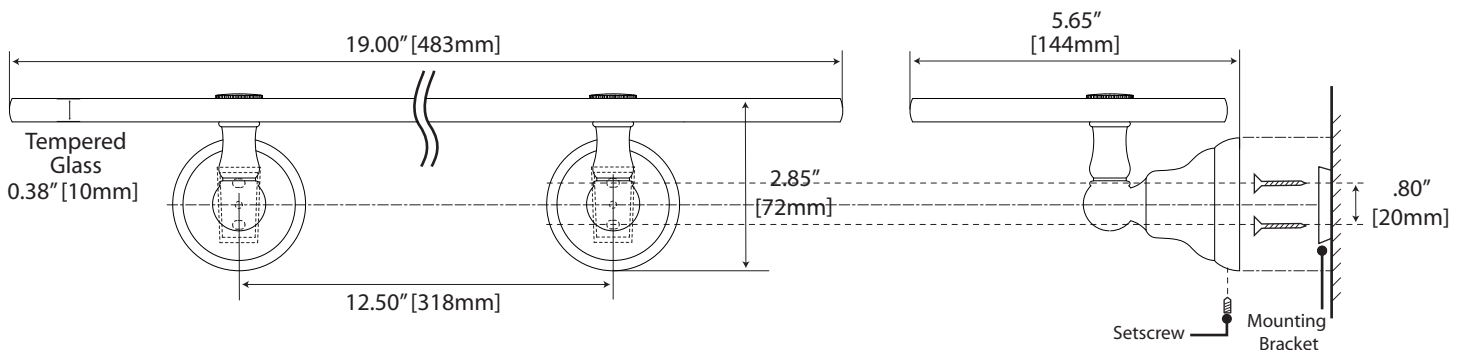

Glass Shelf

#5687 (Chrome & Porcelain)