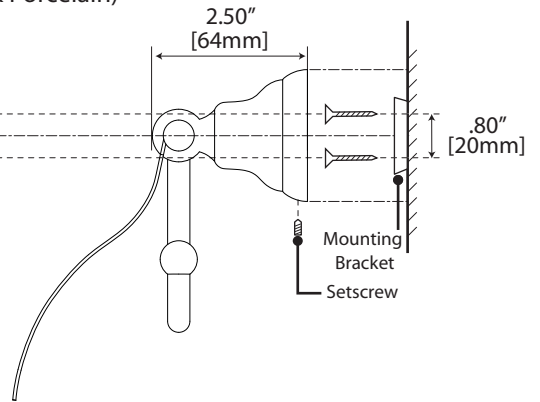

Petite Collection

General Specifications

Tissue Holder (Euro)

#5682 (Chrome & Porcelain) with cover
#5683 (Chrome & Porcelain)