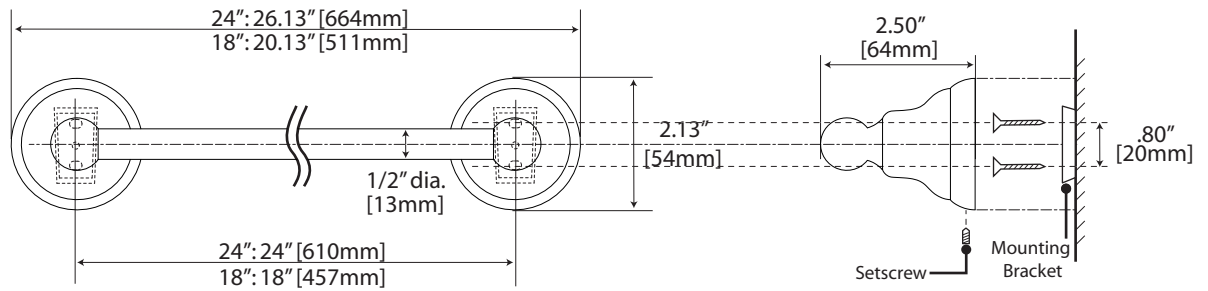

### 24" & 18" Towel Bar

24": #5680 (Chrome & Porcelain)  
 18": #5681 (Chrome & Porcelain)