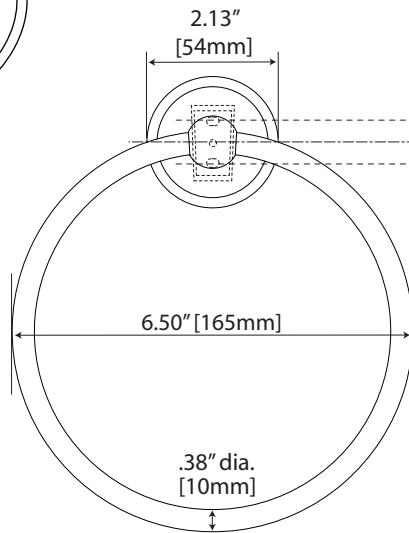

Towel Ring

#5684 (Chrome & Porcelain)