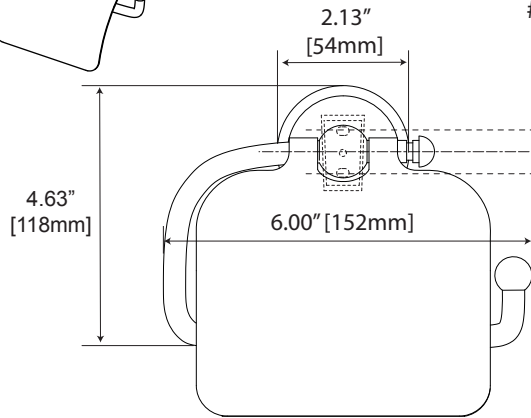

Petite Collection

General Specifications

Tissue Holder (Euro)

#5682 (Chrome & Porcelain) with cover
#5683 (Chrome & Porcelain)