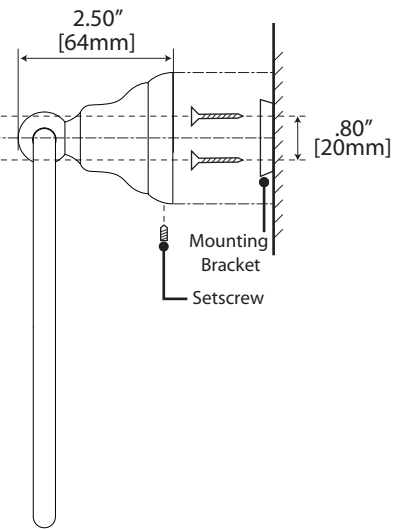

Towel Ring

#5684 (Chrome & Porcelain)