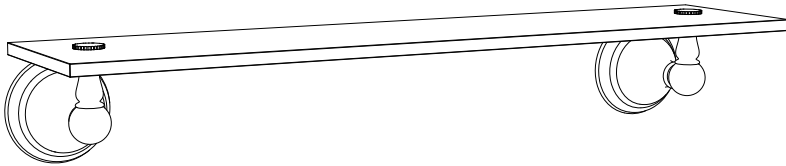

Charlotte Collection

General Specifications

Glass Shelf

#4356 (Chrome)
#4366 (Satin Nickel)

Rectangle Glass Shelf