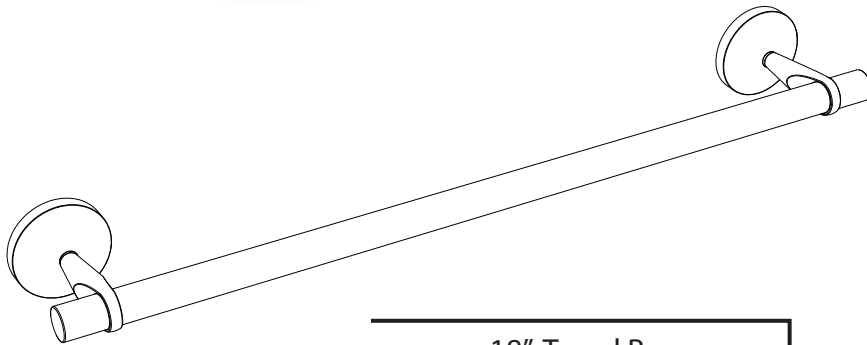

# Dove Collection

General Specifications

18" Towel Bar

#4561 (Chrome)  
#4571 (Satin Nickel)