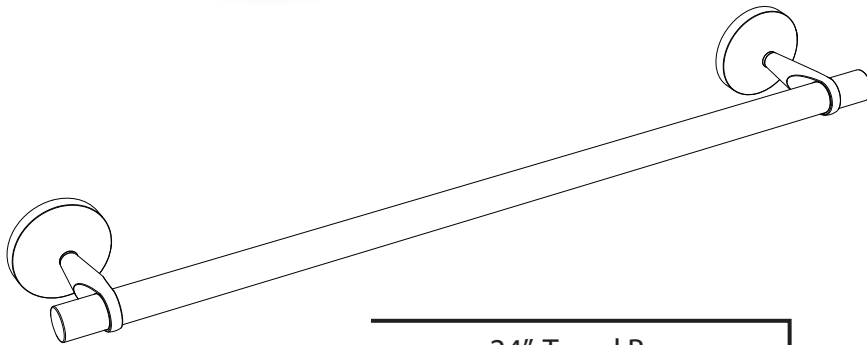

Dove Collection

General Specifications

24" Towel Bar

#4560 (Chrome)
#4570 (Satin Nickel)