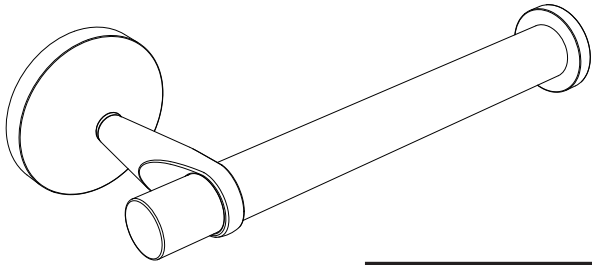

Dove Collection

General Specifications

Tissue Holder (Euro)

- #4563 (Chrome)
- #4573 (Satin Nickel)