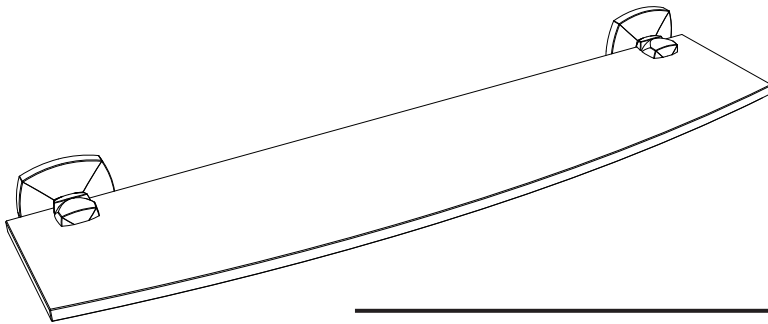

# Jewel Collection

General Specifications

Glass Shelf

#4146 (Chrome)  
#4156 (Satin Nickel)

Curved Glass Shelf