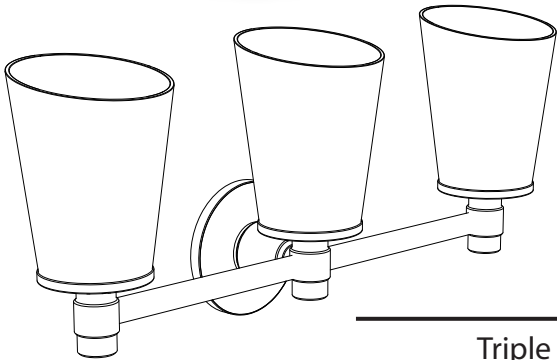

# Max Collection

General Specifications

Triple Sconce

#1666 (Chrome)

#1667 (Satin Nickel)

Requires a medium base light bulb. 100w max