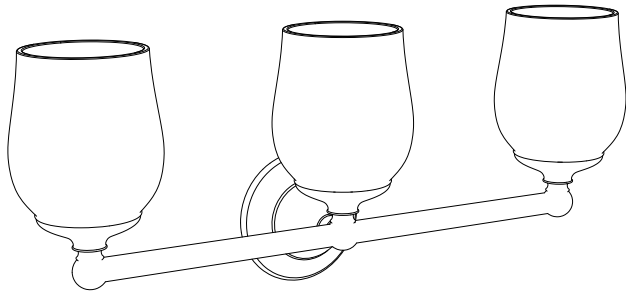

Oldenburg Collection

General Specifications

Triple Sconce

#1656 (Chrome)

#1657 (Satin Nickel)

#1658 (Bronze)

Requires a medium base light bulb. 100w max