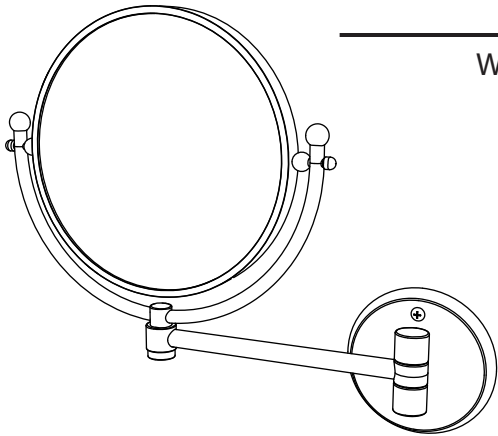

# Premier Wall Mirror

General Specifications

Wall Mirror

#1424 (Chrome)

#1430 (Satin Nickel)

Solid Brass Construction