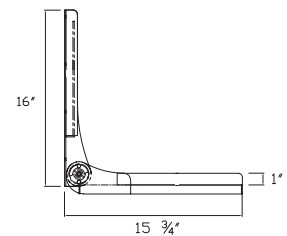

Dimension tolerances +/- 3/16"