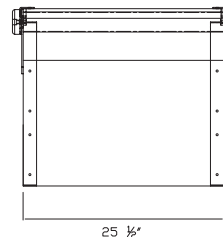

Dimension tolerances +/- 3/16"