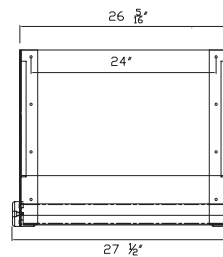

Dimension tolerances +/- 3/16"