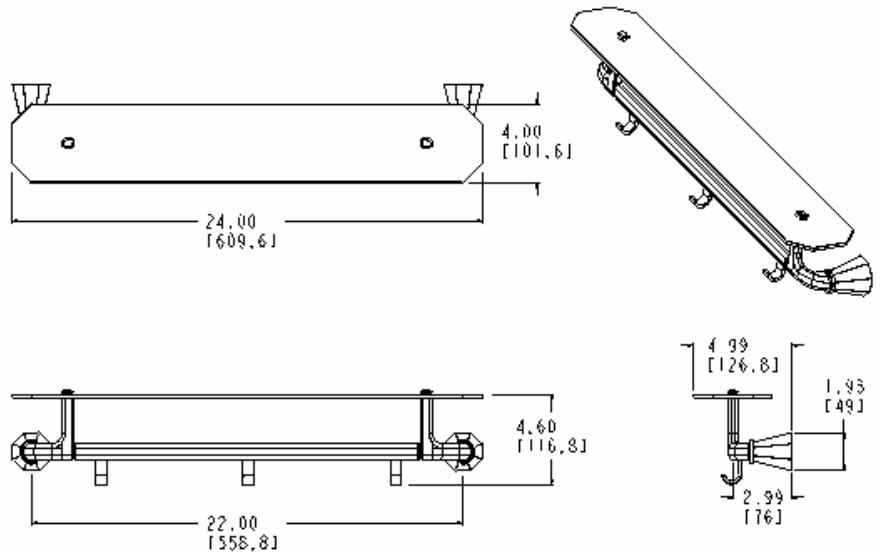

Felicity™ Technical Specification

Glass Shelf / Towel Bar Combo

YB9790

Stock Numbers:

- q YB9790BN – Glass Shelf / Towel Bar Combo
Brushed Nickel Finish
- q YB9790CH – Glass Shelf / Towel Bar Combo
Chrome Finish
- q YB9790ORB – Glass Shelf / Towel Bar Combo
Oil Rubbed Bronze Finish

Dimensions:

Materials:

Glass Shelf / Towel Bar posts are constructed of zinc. **Bar** is brass. **Shelf** is tempered glass.

Installation Instructions:

1. Remove each mounting post from the body by loosening the setscrews.
2. Position the mounting template on the wall in the desired location. Using a level, align the template and tape it to the wall.
3. Drill the 2 hole locations of each mounting post.
4. Attach each mounting post to the wall, using the wall anchors provided.
5. Assemble glass to each post with glass shelf between both washers and finished cap.
6. Place each post over the mounting plate with setscrew down. Tighten both setscrews.