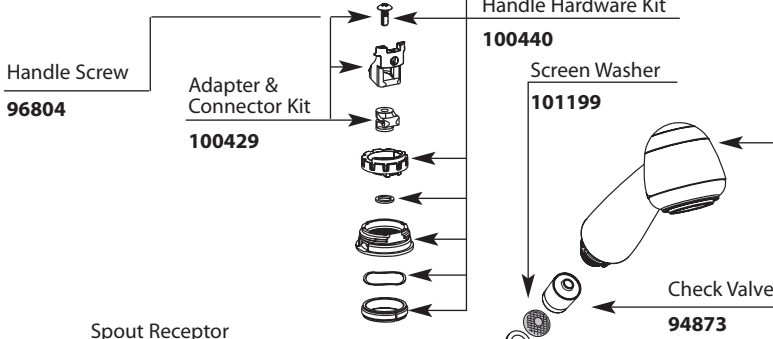

# Illustrated Parts

■ Order by Part Number

Salora™ Single Control Kitchen Faucet with Pullout Spray		
MODEL	HANDLE	FINISH
7570C	Loop	Chrome
7570S	Loop	Sand
7570W	Loop	Glacier
7570V	Loop	Ivory
7570BL	Loop	Matte Black
7570SL	Loop	Stainless
87570W	Loop	Glacier
87570V	Loop	Ivory
87570S	Loop	Sand
87570BL	Loop	Matte Black
87570SL	Loop	Stainless
87570CSD	Loop	Chrome w/soap dispenser
DISCONTINUED SKUS		
87570C	Loop	Chrome

**Promotional Soap Dispenser**  
Dispenser not serviceable  
Replace with 3910 only

3910 Chrome