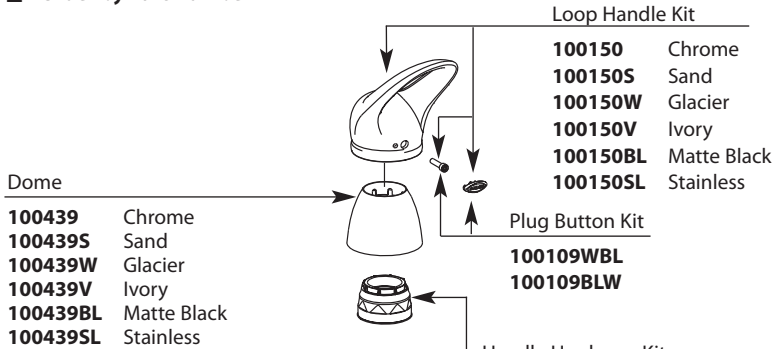

# Illustrated Parts

■ Order by Part Number

Salora™ Single Control Kitchen Faucet with Pullout Spray		
MODEL	HANDLE	FINISH
7570C	Loop	Chrome
7570S	Loop	Sand
7570W	Loop	Glacier
7570V	Loop	Ivory
7570BL	Loop	Matte Black
7570SL	Loop	Stainless
87570W	Loop	Glacier
87570V	Loop	Ivory
87570S	Loop	Sand
87570BL	Loop	Matte Black
87570SL	Loop	Stainless
87570CSD	Loop	Chrome w/soap dispenser
DISCONTINUED SKUS		
87570C	Loop	Chrome

**Promotional Soap Dispenser**  
Dispenser not serviceable  
Replace with 3910 only

3910 Chrome