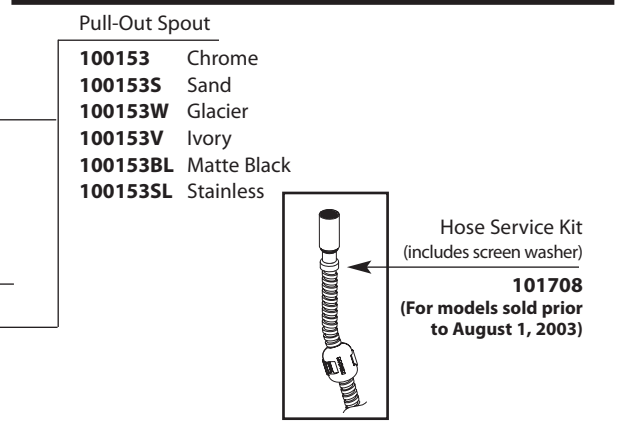

# Illustrated Parts

■ Order by Part Number

Salora™ Single Control Kitchen Faucet with Pullout Spray		
MODEL	HANDLE	FINISH
7570C	Loop	Chrome
7570S	Loop	Sand
7570W	Loop	Glacier
7570V	Loop	Ivory
7570BL	Loop	Matte Black
7570SL	Loop	Stainless
87570W	Loop	Glacier
87570V	Loop	Ivory
87570S	Loop	Sand
87570BL	Loop	Matte Black
87570SL	Loop	Stainless
87570CSD	Loop	Chrome w/soap dispenser
DISCONTINUED SKUS		
87570C	Loop	Chrome

**Promotional Soap Dispenser**  
Dispenser not serviceable  
Replace with 3910 only

3910 Chrome