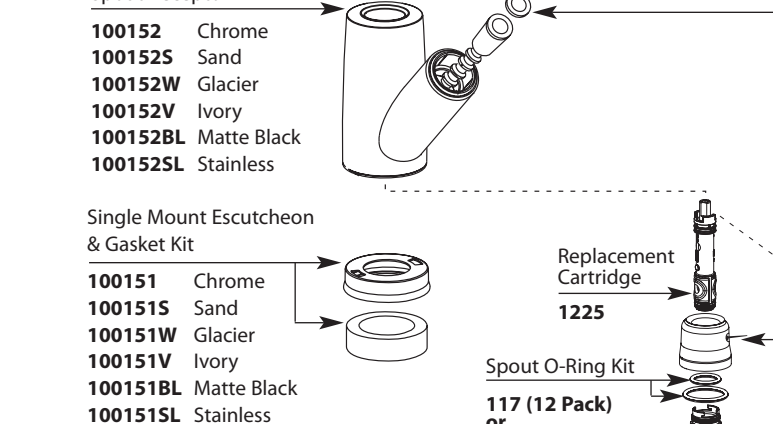

# Illustrated Parts

■ Order by Part Number

Salora™ Single Control Kitchen Faucet with Pullout Spray		
MODEL	HANDLE	FINISH
7570C	Loop	Chrome
7570S	Loop	Sand
7570W	Loop	Glacier
7570V	Loop	Ivory
7570BL	Loop	Matte Black
7570SL	Loop	Stainless
87570W	Loop	Glacier
87570V	Loop	Ivory
87570S	Loop	Sand
87570BL	Loop	Matte Black
87570SL	Loop	Stainless
87570CSD	Loop	Chrome w/soap dispenser
DISCONTINUED SKUS		
87570C	Loop	Chrome

**Promotional Soap Dispenser**  
Dispenser not serviceable  
Replace with 3910 only

3910 Chrome