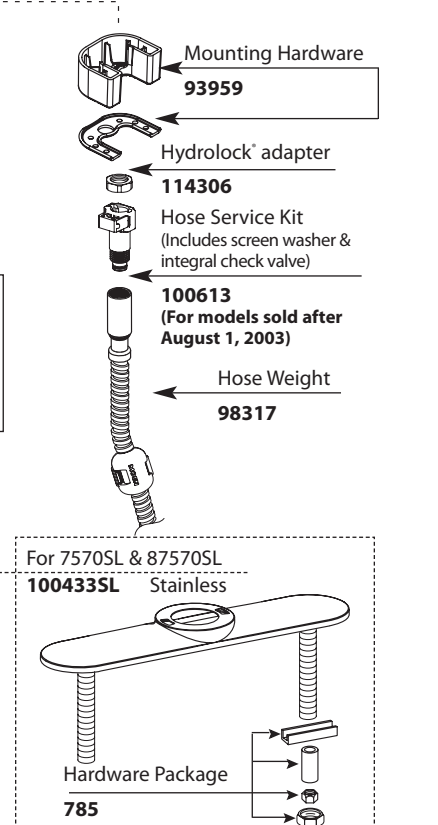

# Illustrated Parts

■ Order by Part Number

Salora™ Single Control Kitchen Faucet with Pullout Spray		
MODEL	HANDLE	FINISH
7570C	Loop	Chrome
7570S	Loop	Sand
7570W	Loop	Glacier
7570V	Loop	Ivory
7570BL	Loop	Matte Black
7570SL	Loop	Stainless
87570W	Loop	Glacier
87570V	Loop	Ivory
87570S	Loop	Sand
87570BL	Loop	Matte Black
87570SL	Loop	Stainless
87570CSD	Loop	Chrome w/soap dispenser
DISCONTINUED SKUS		
87570C	Loop	Chrome

**Promotional Soap Dispenser**  
Dispenser not serviceable  
Replace with 3910 only

3910 Chrome