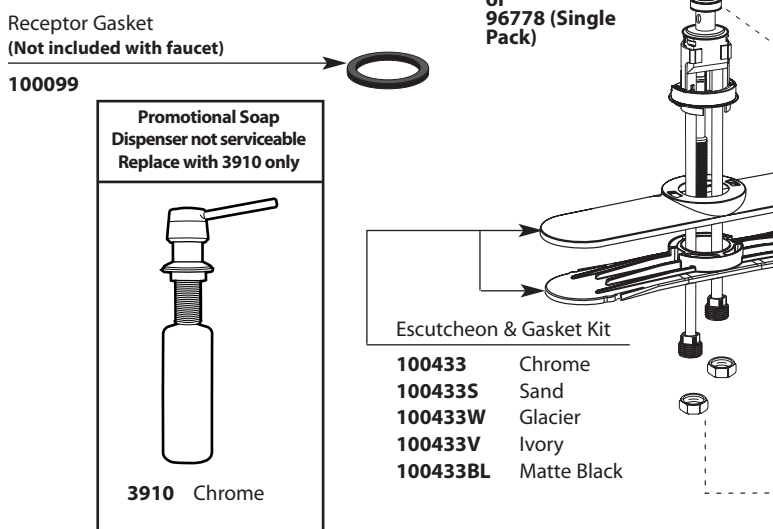

# Illustrated Parts

■ Order by Part Number

Salora™ Single Control Kitchen Faucet with Pullout Spray		
MODEL	HANDLE	FINISH
7570C	Loop	Chrome
7570S	Loop	Sand
7570W	Loop	Glacier
7570V	Loop	Ivory
7570BL	Loop	Matte Black
7570SL	Loop	Stainless
87570W	Loop	Glacier
87570V	Loop	Ivory
87570S	Loop	Sand
87570BL	Loop	Matte Black
87570SL	Loop	Stainless
87570CSD	Loop	Chrome w/soap dispenser
DISCONTINUED SKUS		
87570C	Loop	Chrome

**Promotional Soap Dispenser**  
Dispenser not serviceable  
Replace with 3910 only

3910 Chrome