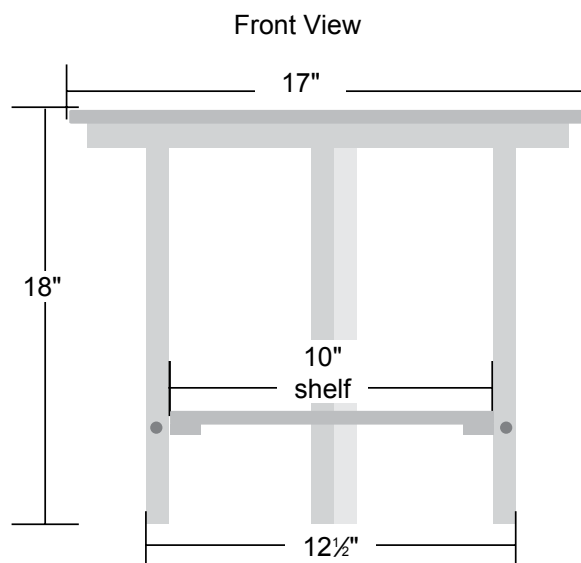

156-B Galewski Drive | Winona, MN 55987 | 866.969.8325 | 507.452.1785 | fax: 507.858.0211 | www.teakworks4u.com

- Perfect for smaller showers and small corner spaces
- Marine grade stainless steel hardware is used
- Rounded edges on seat battens for comfort and safety
- Come pre-assembled and ready to use

Dimensions:

- 17"W x 8 1/2"D x 18"H (431.8 x 215.9 x 457.2mm)

User Weight Capacity*