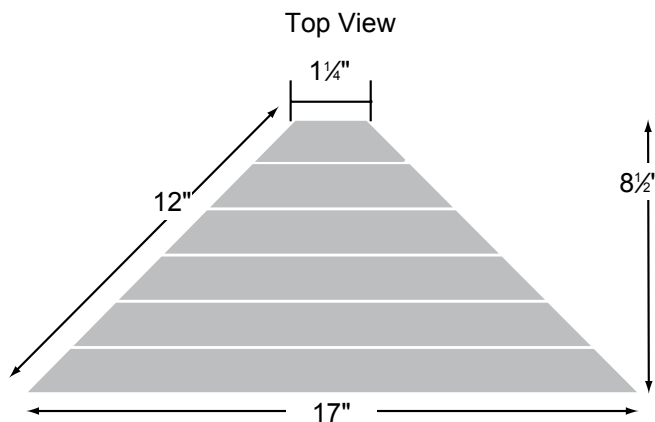

156-B Galewski Drive | Winona, MN 55987 | 866.969.8325 | 507.452.1785 | fax: 507.858.0211 | www.teakworks4u.com

- Perfect for smaller showers and small corner spaces
- Marine grade stainless steel hardware is used
- Rounded edges on seat battens for comfort and safety
- Come pre-assembled and ready to use

Dimensions:

- 17"W x 8 1/2"D x 18"H (431.8 x 215.9 x 457.2mm)

User Weight Capacity*